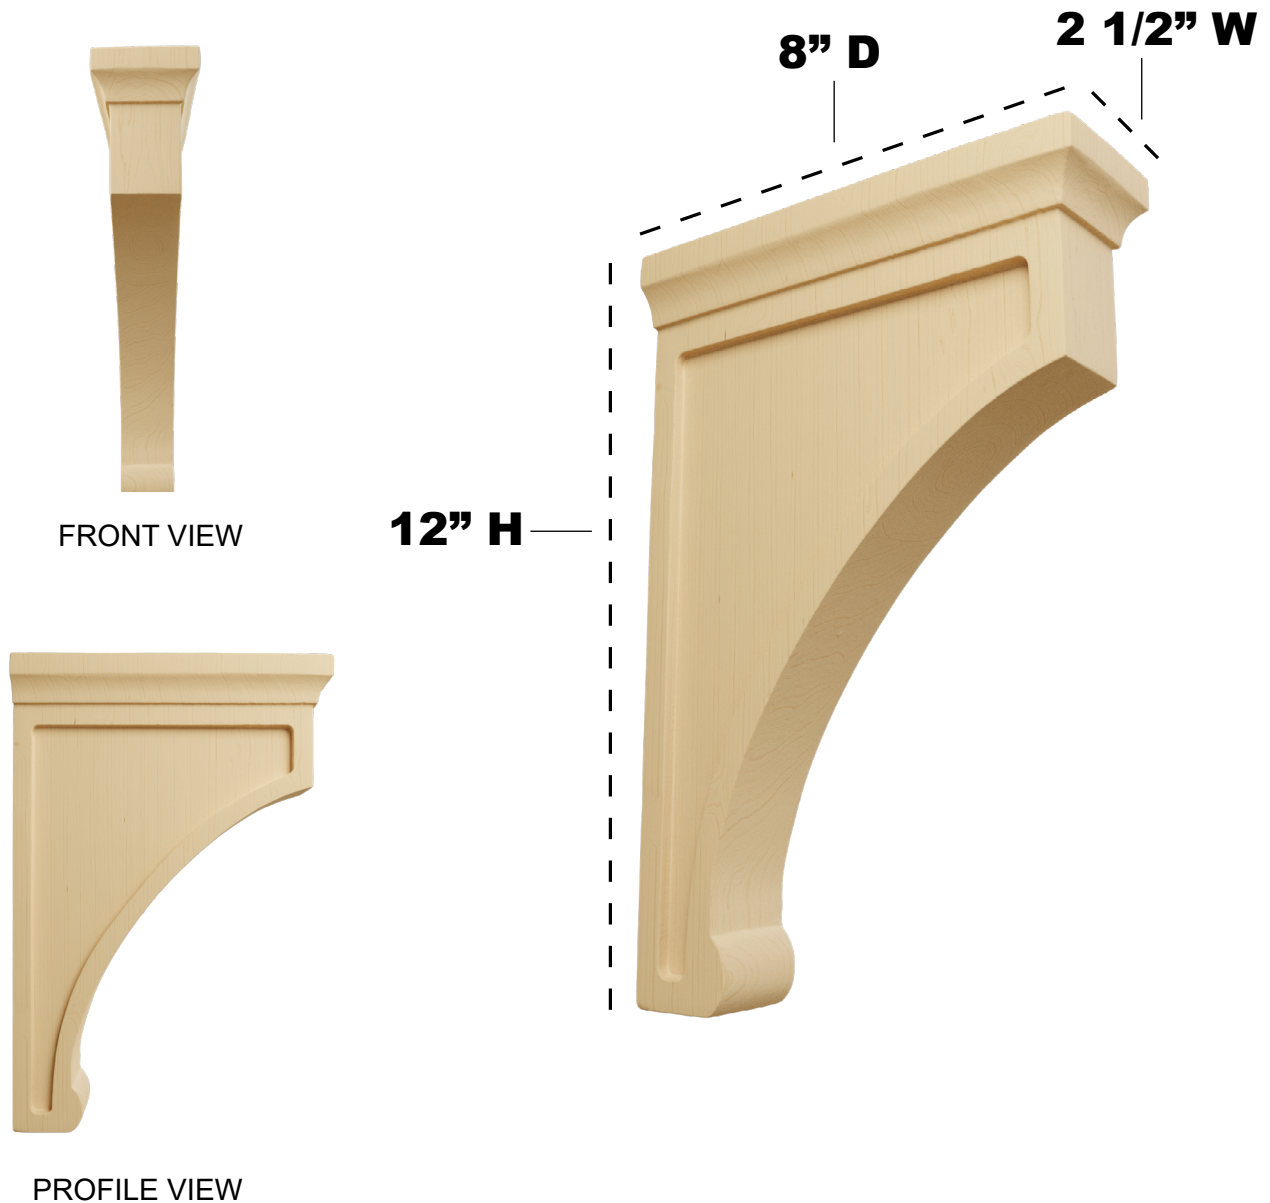

2 1/2" W X 8" D X 12" H GOMEZ BRACKET

ITEM NO.: BKTW02X08X12GO

AVAILABLE WOOD SPECIES:

ALDER

CHERRY

MAPLE

RED OAK

MAHOGANY